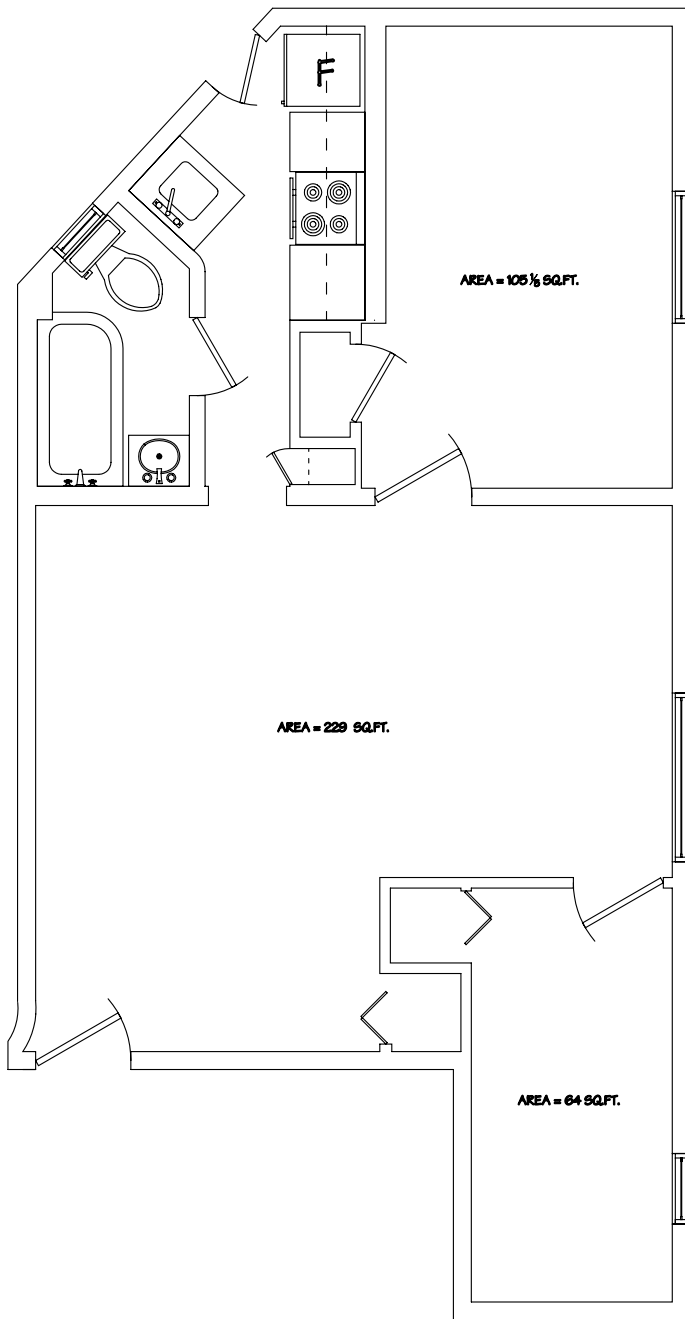

Parc Ave.

Van Horne Ave.

Bernard Ave.

Silver Tractors

David Gordon

Architectural Technologist

Project Name:

5998 Parc Ave.  
-Floor Plans-

Scale:

3/16" = 1'-0"

Date:

Aug 26, 2004

Drawn By:

David Gordon

Revision No.:

0002

Drawing Name:

App. 12

Drawing No.

A3